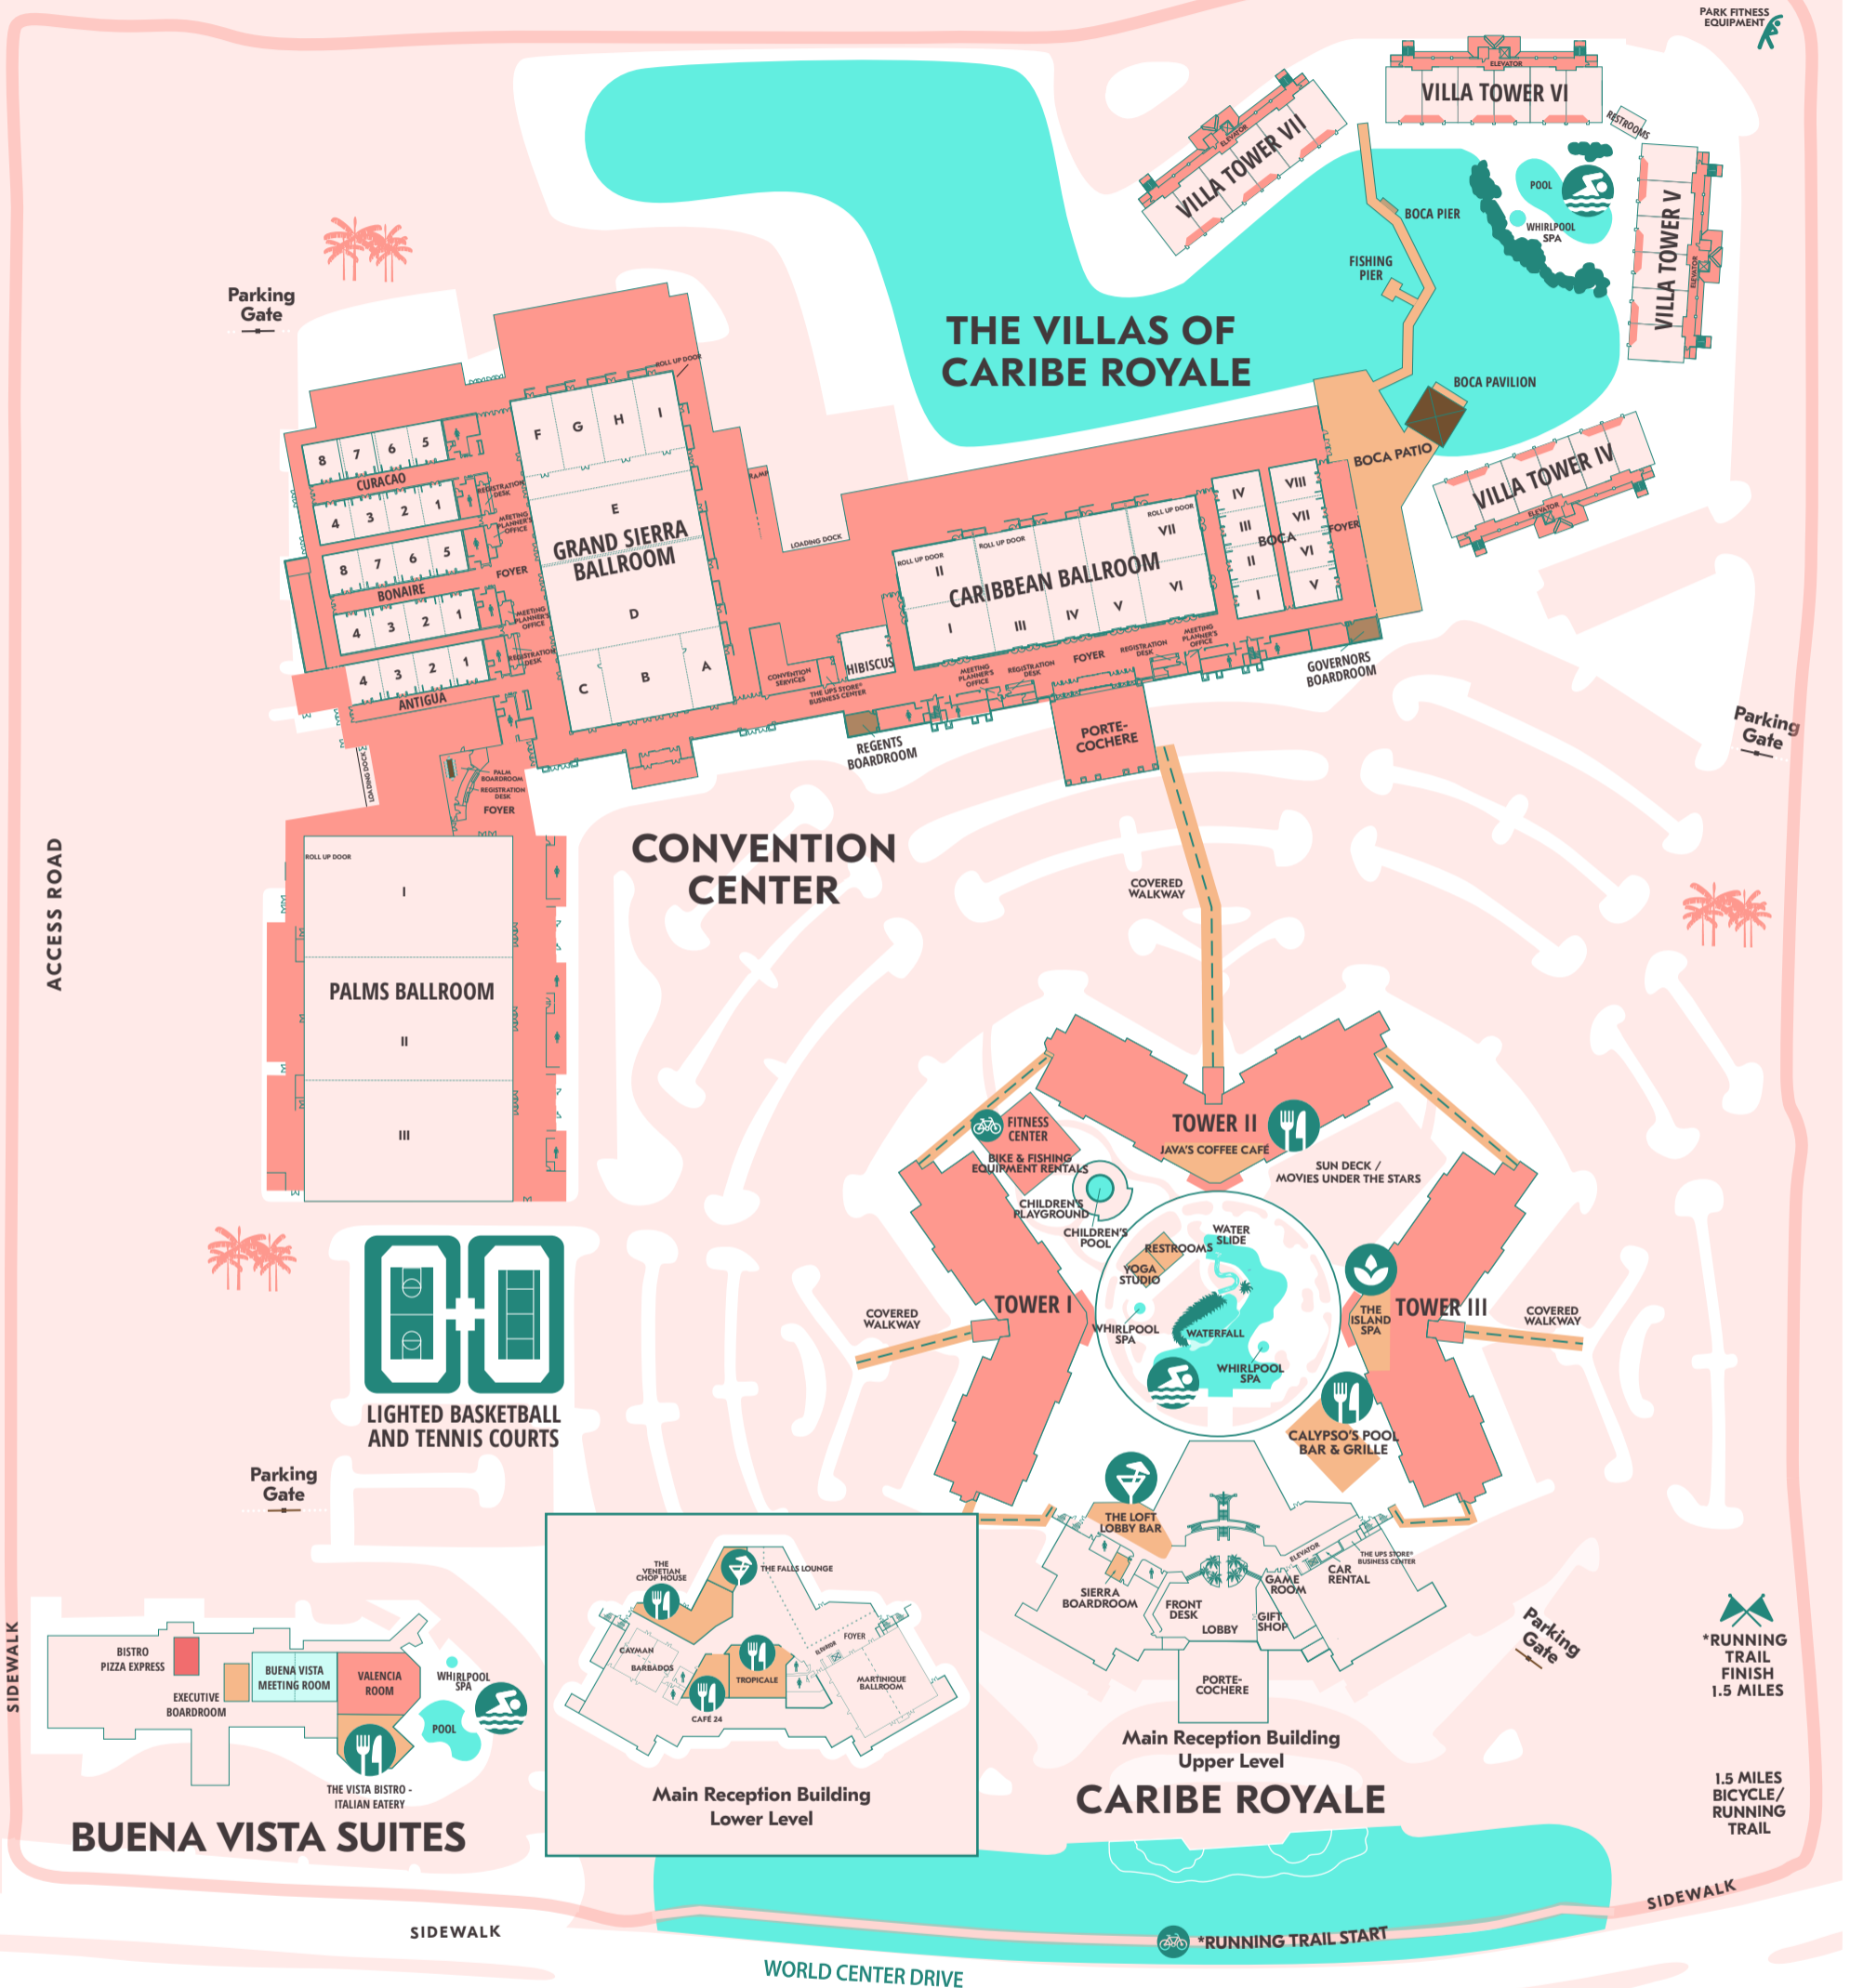

Caribe Royale Property Map

ACCESS ROAD

SR 535

SR 535

Map Legend

- Entrance
- Restrooms
- Restaurants
- Bike Trail
- Bars
- Pools
- Resort Spa
- Gym

Amenities

- | | | | |
|---|--|---|---|
| <p>LEISURE</p> <ul style="list-style-type: none"> Two Outdoor Swimming Pools Three Hot Tubs Private Pool for Villa Guests Luxurious Cabanas (Available for Private Rental) Gift Shop Tennis and Basketball Courts Fishing | <p>BUSINESS</p> <ul style="list-style-type: none"> Business Center The UPS Store® Convention Center and Meeting Facilities | <p>KIDS</p> <ul style="list-style-type: none"> Kiddie Pool 75-Foot Water Slide Movies Under The Stars (Friday and Saturday) Game Room Seasonal Activities | <p>HEALTH AND WELLNESS</p> <ul style="list-style-type: none"> The Island Spa (Temporarily closed until spring 2021) Fitness Center Running Trail (1.5 mile) |
|---|--|---|---|